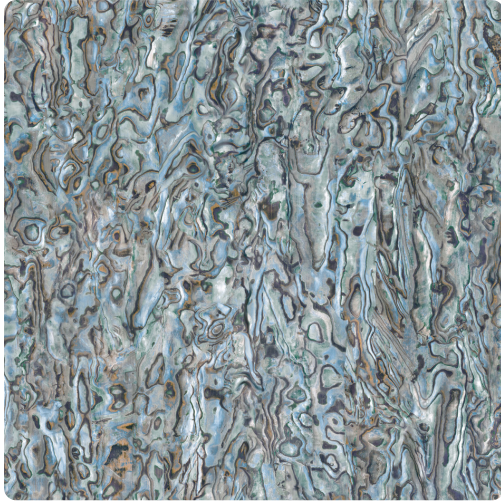

Abalone

TFC1178 – Verde

Full Repeat:

Other Available Colors:

“Distinctly Dynamic & Uniquely Personalized”

Like breaking open a geode, Abalone is full of surprising patterns and illuminating color. The use of Mylar adds a note of eye-catching sophistication, and the result is a subtly metallic masterpiece. Among the seven earthy pallets is Verde, with shiny silver and brilliant turquoise, and Lava, in fiery tones of reds, oranges and gold.

Specifications

Width 50.5"

Weight 20oz Type II Mylar

Backing Non-Woven

Pattern Match Reversible Hang / Random Match

Fire Rating ASTM E84 Class A Fire Rated

Environmental Attributes

LEED Compliant

CA 01350

Features

Printed with Water-Based inks

<https://www.mdcwall.com/go/sku/TFC1178>