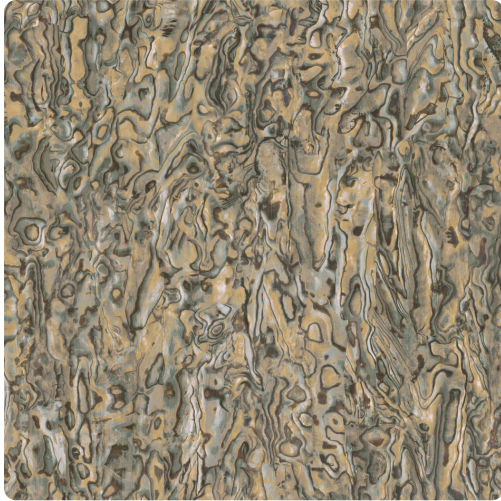

Abalone

TFC1181 – Capri

Full Repeat:

Other Available Colors:

“Distinctly Dynamic & Uniquely Personalized”

Like breaking open a geode, Abalone is full of surprising patterns and illuminating color. The use of Mylar adds a note of eye-catching sophistication, and the result is a subtly metallic masterpiece. Among the seven earthy pallets is Verde, with shiny silver and brilliant turquoise, and Lava, in fiery tones of reds, oranges and gold.

Specifications

Width 50.5"

Weight 20oz Type II Mylar

Backing Non-Woven

Pattern Match Reversible Hang / Random Match

Fire Rating ASTM E84 Class A Fire Rated

Environmental Attributes

LEED Compliant

CA 01350

Features

Printed with Water-Based inks

<https://www.mdcwall.com/go/sku/TFC1181>