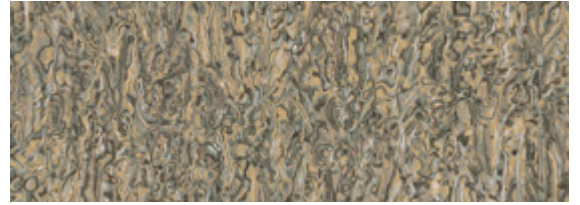

Abalone

TFC1181 – Capri

Full Repeat:

Other Available Colors:

“Distinctly Dynamic & Uniquely Personalized”

Like breaking open a geode, Abalone is full of surprising patterns and illuminating color. The use of Mylar adds a note of eye-catching sophistication, and the result is a subtly metallic masterpiece. Among the seven earthy pallets is Verde, with shiny silver and brilliant turquoise, and Lava, in fiery tones of reds, oranges and gold.