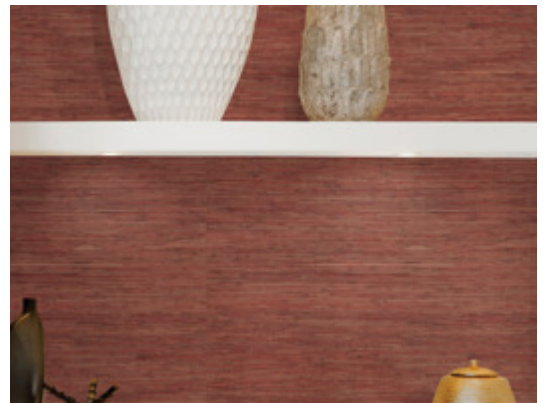

Grasscloth & Naturals

TFC1805 – Stone Path

Other Available Colors:

Specifications

Width 36"

Fire Rating ASTM E84 Class A Fire Rated

Environmental Attributes

PVC Free