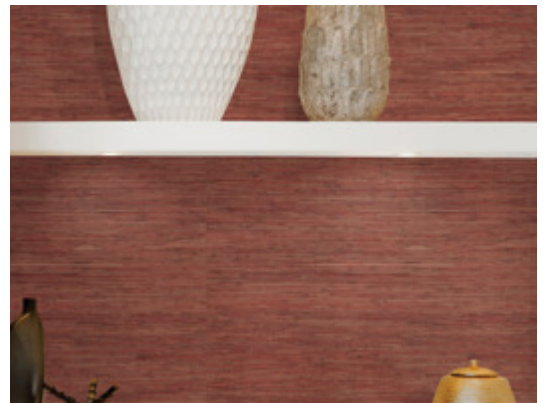

Grasscloth & Naturals

TFC1805 – Stone Path

Other Available Colors:

Specifications

Width 36"

Fire Rating ASTM E84 Class B Fire Rated

Environmental Attributes

PVC Free