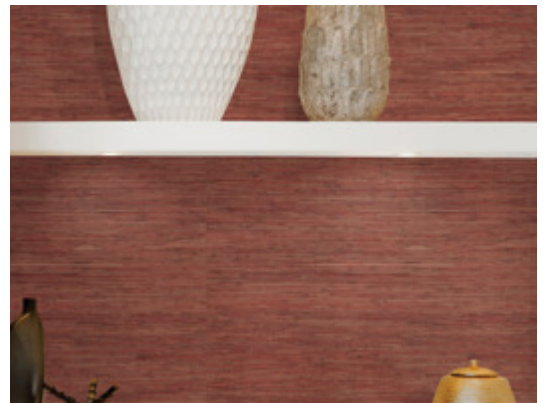

# Grasscloth & Naturals

TFC1805 – Stone Path

Other Available Colors: