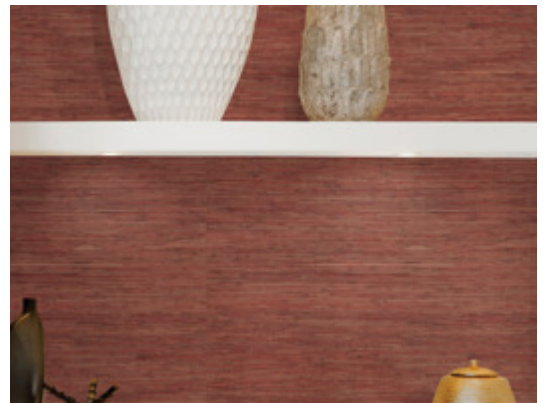

Grasscloth & Naturals

TFC1807 – Sand

Other Available Colors:

Specifications

Width 36"

Fire Rating ASTM E84 Class B Fire Rated

<https://www.mdcwall.com/go/sku/TFC1807>