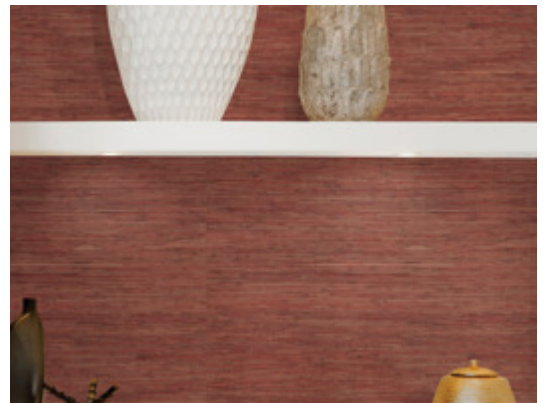

Grasscloth & Naturals

TFC1808 – Pearl

Other Available Colors:

Specifications

Width 36"

Fire Rating ASTM E84 Class B Fire Rated

<https://www.mdcwall.com/go/sku/TFC1808>