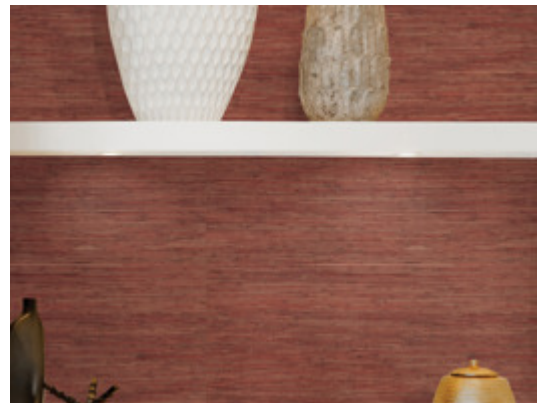

Grasscloth & Naturals

TFC1814 – Crème

Other Available Colors:

Specifications

Width 36"

Fire Rating ASTM E84 Class A Fire Rated

<https://www.mdcwall.com/go/sku/TFC1814>