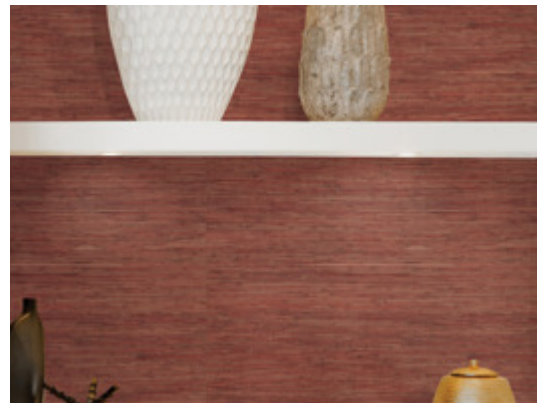

Grasscloth & Naturals

TFC1814 – Crème

Other Available Colors:

Specifications

Width 36"

Fire Rating ASTM E84 Class B Fire Rated

<https://www.mdcwall.com/go/sku/TFC1814>