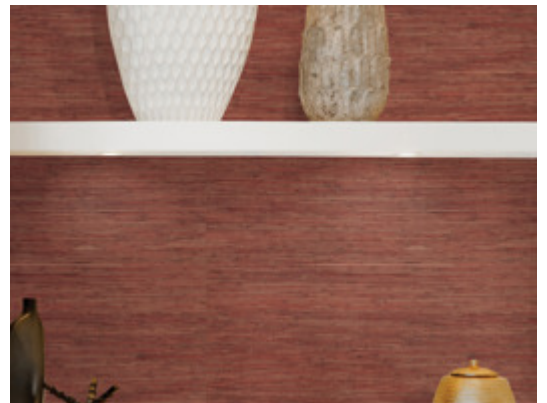

Grasscloth & Naturals

TFC1820 – Copra

Other Available Colors:

Specifications

Width 36"

Fire Rating ASTM E84 Class B Fire Rated

<https://www.mdcwall.com/go/sku/TFC1820>