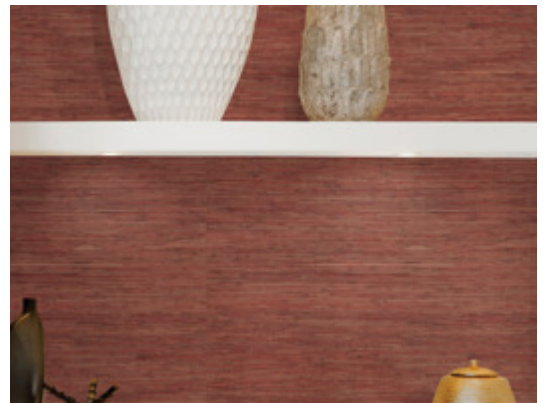

Grasscloth & Naturals

TFC1825 – Heather

Other Available Colors:

Specifications

Width 36"

Fire Rating ASTM E84 Class A Fire Rated

<https://www.mdcwall.com/go/sku/TFC1825>