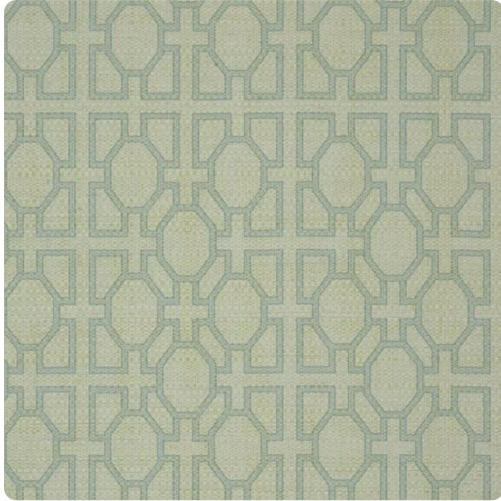

Parterre

Y46354PA – Jade Ston

Other Available Colors:

Vycon's Parterre is a trend right interlaced decorative design inspired by fretwork printed on the popular Vycon Oasis design. The geometric lines of Parterre are in fashion colors that imitate an iron gate along a garden path or the ornamental design of ancient architecture. Parterre's 8 colors offer a range from Basic Linen to Ice Cube to Jade Stone to fit any environment. The small scale print is perfect for hallways, bathrooms and bar areas. MDC has distribution rights of this product in select states as detailed below. Illinois, Indiana, Iowa, Kentucky, Michigan, Minnesota, North Dakota, Nebraska, Ohio, Western Pennsylvania, South Dakota, West Virginia and Wisconsin.

Specifications

Content Fabric-backed Vinyl

Width 52"

Roll Length 30 yards

Weight (oz/lyd) 20

Weight (oz/sqyd) 13.33

Type Type II

Backing Osnaburg

Scrub Cycles 300

Repeat 6" Vertical x 3" Horizontal

Pattern Match Reversible pattern match

Fire Rating Class A

Flame Spread 20

Environmental Attributes

NSF 342

Recyclable