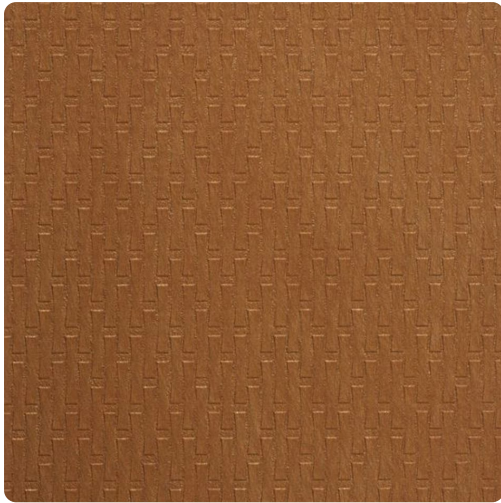

Metalline Marrakesh

Y46515MK – Medallion

Other Available Colors:

Metalline Marrakesh is Vycon’s new link design you just want to reach out and touch. This architectural deep emboss is the first introduction on our new play with surfaces and can be a solution for difficult walls. The new angles and high foil metal finishes play up the light. The 18 color choices give plenty of options to transform any space. MDC has distribution rights of this product in select states as detailed below. Illinois, Indiana, Iowa, Kentucky, Michigan, Minnesota, North Dakota, Nebraska, Ohio, Western Pennsylvania, South Dakota, West Virginia and Wisconsin.

Specifications

Content Fabric-backed Vinyl

Width 52"

Roll Length 30 yards

Weight (oz/lyd) 21

Weight (oz/sqyd) 14

Type Type II

Backing Osnaburg