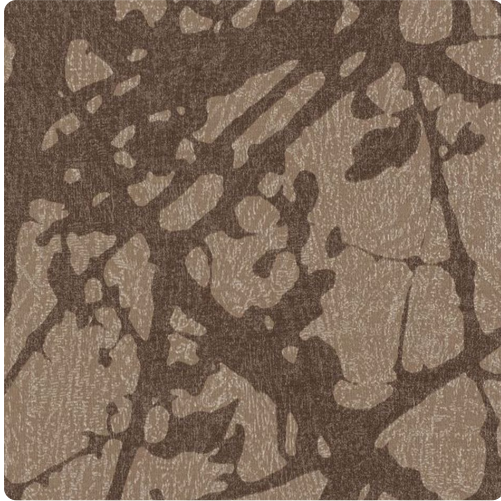

# Canopy

Y46847CP – Hawthorne

Full Repeat:

Other Available Colors:

Vycon's spectacular large scale design, Canopy, was inspired by a network of branches and leaves overhead creating a unique abstract. With metallic branches, it as if the sun has reflected off the limbs. Canopy's grand scale is cleverly engineered to be a reverse random pattern with a 24" H x 52" W repeat that can transform any space. Choose any of the 10 colors that are the perfect coordinate to Vycon's Canopy Texture. MDC has distribution rights of this product in select states as detailed below. Illinois, Indiana, Iowa, Kentucky, Michigan, Minnesota, North Dakota, Nebraska, Ohio, Western Pennsylvania, South Dakota, West Virginia and Wisconsin.

## Specifications

Content Fabric-backed Vinyl

Width 52"

Weight (oz/lyd) 20

Weight (oz/sqyd) 13.33

Type Type II

Backing Osnaburg

Pattern Match Random reversible