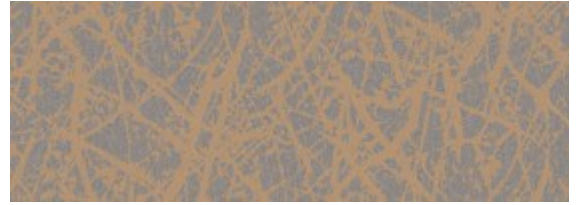

# Canopy

Y46848CP – Ash

Full Repeat:

Other Available Colors:

Vycon's spectacular large scale design, Canopy, was inspired by a network of branches and leaves overhead creating a unique abstract. With metallic branches, it as if the sun has reflected off the limbs. Canopy's grand scale is cleverly engineered to be a reverse random pattern with a 24" H x 52" W repeat that can transform any space. Choose any of the 10 colors that are the perfect coordinate to Vycon's Canopy Texture. MDC has distribution rights of this product in select states as detailed below. Illinois, Indiana, Iowa, Kentucky, Michigan, Minnesota, North Dakota, Nebraska, Ohio, Western Pennsylvania, South Dakota, West Virginia and Wisconsin.

## Specifications

Content Fabric-backed Vinyl

Width 52"

Weight (oz/lyd) 20

Weight (oz/sqyd) 13.33

Type Type II

Backing Osnaburg

Pattern Match Random reversible