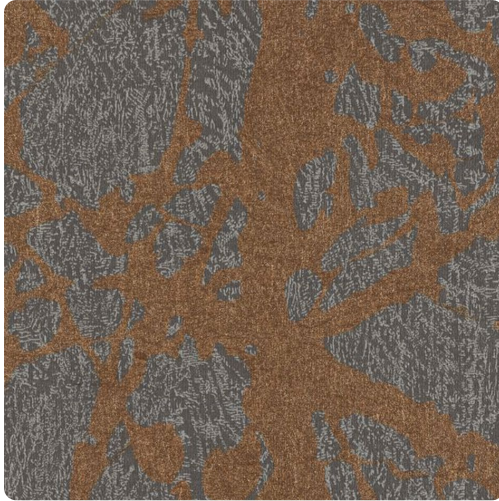

Canopy

Y46848CP – Ash

Full Repeat:

Other Available Colors:

Vycon's spectacular large scale design, Canopy, was inspired by a network of branches and leaves overhead creating a unique abstract. With metallic branches, it as if the sun has reflected off the limbs. Canopy's grand scale is cleverly engineered to be a reverse random pattern with a 24" H x 52" W repeat that can transform any space. Choose any of the 10 colors that are the perfect coordinate to Vycon's Canopy Texture. MDC has distribution rights of this product in select states as detailed below. Illinois, Indiana, Iowa, Kentucky, Michigan, Minnesota, North Dakota, Nebraska, Ohio, Western Pennsylvania, South Dakota, West Virginia and Wisconsin.

Specifications

Content Fabric-backed Vinyl

Width 52"

Weight (oz/lyd) 20

Weight (oz/sqyd) 13.33

Type Type II

Backing Osnaburg

Pattern Match Random reversible