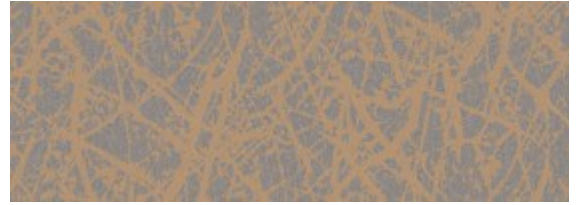

Canopy

Y46848CP – Ash

Full Repeat:

Other Available Colors:

Vycon's spectacular large scale design, Canopy, was inspired by a network of branches and leaves overhead creating a unique abstract. With metallic branches, it as if the sun has reflected off the limbs. Canopy's grand scale is cleverly engineered to be a reverse random pattern with a 24" H x 52" W repeat that can transform any space. Choose any of the 10 colors that are the perfect coordinate to Vycon's Canopy Texture. MDC has distribution rights of this product in select states as detailed below. Illinois, Indiana, Iowa, Kentucky, Michigan, Minnesota, North Dakota, Nebraska, Ohio, Western Pennsylvania, South Dakota, West Virginia and Wisconsin.