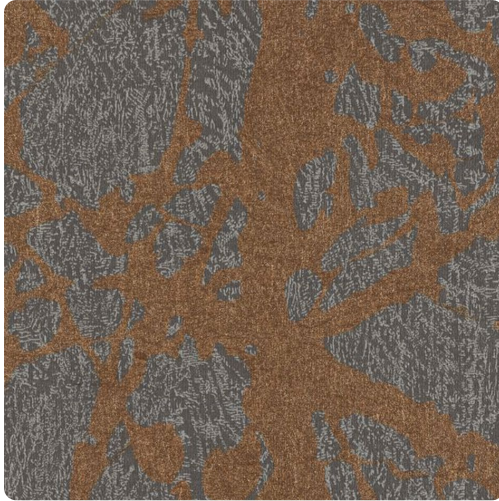

# Canopy

Y46848CP – Ash

Full Repeat:

Other Available Colors:

Vycon's spectacular large scale design, Canopy, was inspired by a network of branches and leaves overhead creating a unique abstract. With metallic branches, it as if the sun has reflected off the limbs. Canopy's grand scale is cleverly engineered to be a reverse random pattern with a 24" H x 52" W repeat that can transform any space. Choose any of the 10 colors that are the perfect coordinate to Vycon's Canopy Texture. MDC has distribution rights of this product in select states as detailed below. Illinois, Indiana, Iowa, Kentucky, Michigan, Minnesota, North Dakota, Nebraska, Ohio, Western Pennsylvania, South Dakota, West Virginia and Wisconsin.

## Specifications

Content Fabric-backed Vinyl

Width 52"

Weight (oz/lyd) 20

Weight (oz/sqyd) 13.33

Type Type II

Backing Osnaburg

Pattern Match Random reversible