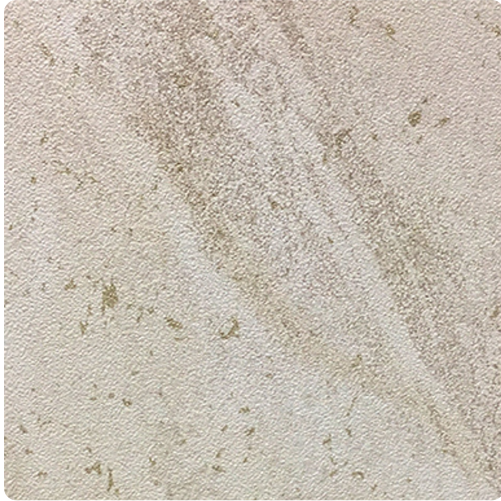

# Marble

Y46988MB – Olympian Creme

Full Repeat:

Other Available Colors:

Aspects of stone, minerals and water were the inspiration for Marble my Vycon. Highly regarded for its use in architectural buildings and sculpture, this large scale pattern references the natural material: limestone. With its dramatic movement and brushstrokes, Marble becomes a piece of art. Warm neutrals, cool greys and rich gem tones carve out the palette. MDC has distribution rights of this product in select states as detailed below. Illinois, Indiana, Iowa, Kentucky, Michigan, Minnesota, North Dakota, Nebraska, Ohio, Western Pennsylvania, South Dakota, West Virginia and Wisconsin.

## Specifications

Content Fabric-backed Vinyl

Width 52"

Weight (oz/lyd) 20

Weight (oz/sqyd) 13.33

Type Type II

Backing Osnaburg

Repeat 24" Vertical, 52" Horizontal