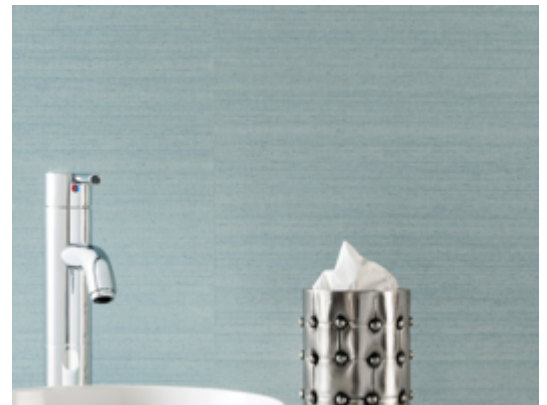

Legacy

Y47076LG – Blue Topaz

Other Available Colors:

Legend has it that a Chinese princess discovered silk over 4,000 years ago- creating a legacy. Our Legacy with its ultra fine appearance is best known for its elegance and a soft luster that is still beautiful today. Legacy's multi-layered colors reflect light at many different angles and work effortlessly in all areas. MDC has distribution rights of this product in select states as detailed below. Illinois, Indiana, Iowa, Kentucky, Michigan, Minnesota, North Dakota, Nebraska, Ohio, Western Pennsylvania, South Dakota, West Virginia and Wisconsin.