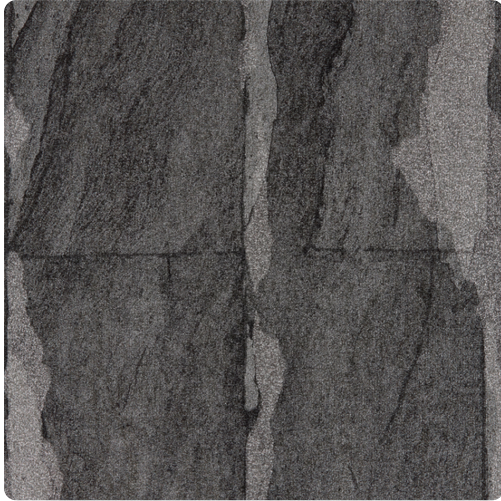

# Woodland Block

Y47225WB – Ebony

Other Available Colors:

Inspired by nature's intricate, unpredictable patterns of bark, Woodland Block frames the feeling in rectangular sections. The organic spaces are filled with metallic, adding to the overall texture. Cered Ash, Grey Acacia and Butternut highlight the seven colors that pair with Woodland Block. MDC has distribution rights of this product in select states as detailed below. Illinois, Indiana, Iowa, Kentucky, Michigan, Minnesota, North Dakota, Nebraska, Ohio, Western Pennsylvania, South Dakota, West Virginia and Wisconsin.

## Specifications

Content Fabric-backed Vinyl

Width 52"

Weight (oz/lyd) 20

Weight (oz/sqyd) 13.33

Type Type II

Backing Osnaburg

Pattern Match Reversible pattern match