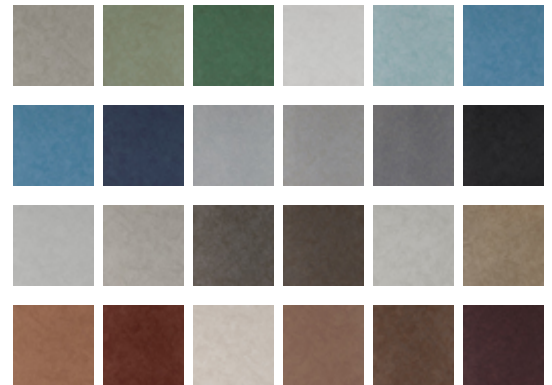

Reflection

Y47230RF – Cream Shivers

Mirror, mirror on the wall, Reflections is the fairest of them all. Reminiscent of smoky antique mirrors, layered reflective qualities blend with a mottled texture. Catch a glimpse of Ever Young, Snow White and Wicked Envy, some of the 24 spellbinding hues. MDC has distribution rights of this product in select states as detailed below. Illinois, Indiana, Iowa, Kentucky, Michigan, Minnesota, North Dakota, Nebraska, Ohio, Western Pennsylvania, South Dakota, West Virginia and Wisconsin.

Other Available Colors:

Specifications

Content Fabric-backed Vinyl

Width 54"

Weight (oz/lyd) 20

Weight (oz/sqyd) 13.33

Type Type II

Backing Osnaburg