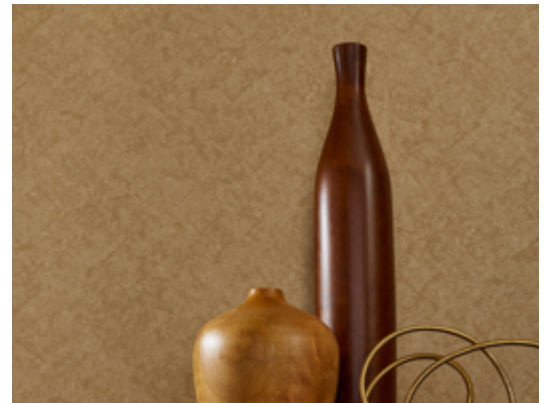

Specifications

Content Fabric-backed Vinyl

Width 54"

Weight (oz/lyd) 20

Weight (oz/sqyd) 13.33

Type Type II

Backing Osnaburg

Pattern Match Random reversible

Fire Rating Class A

Flame Spread 25

Smoke Developed 45

Environmental Attributes

NSF 342

Contains Recycled Content

Recyclable

CA 01350

<https://www.mdcwall.com/go/sku/Y47230RF>