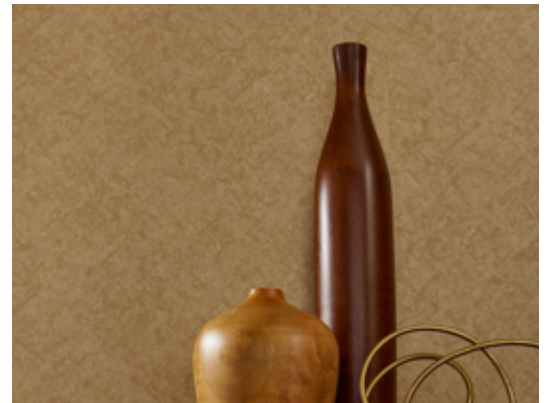

Specifications

Content Fabric-backed Vinyl

Width 54"

Weight (oz/lyd) 20

Weight (oz/sqyd) 13.33

Type Type II

Backing Osnaburg

Pattern Match Random reversible

Fire Rating Class A

Flame Spread 25

Smoke Developed 45

Environmental Attributes

NSF 342

Contains Recycled Content

Recyclable

CA 01350

<https://www.mdcwall.com/go/sku/Y47231RF>