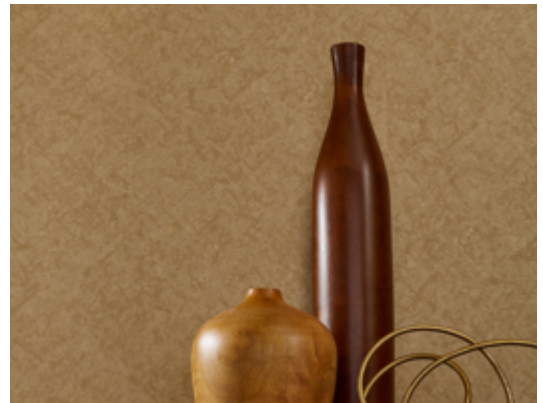

Specifications

Content Fabric-backed Vinyl

Width 54"

Weight (oz/lyd) 20

Weight (oz/sqyd) 13.33

Type Type II

Backing Osnaburg

Pattern Match Random reversible

Fire Rating Class A

Flame Spread 25

Smoke Developed 45

Environmental Attributes

NSF 342

Contains Recycled Content

Recyclable

CA 01350

<https://www.mdcwall.com/go/sku/Y47232RF>