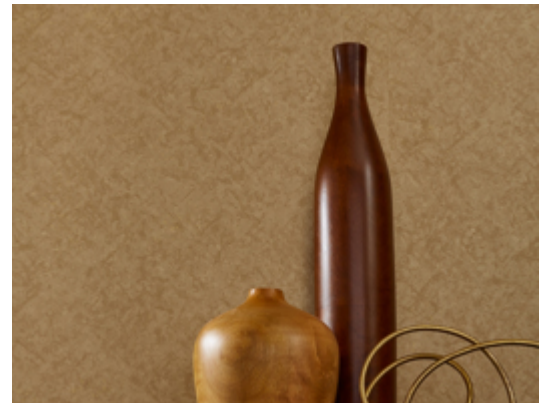

Reflection

Y47232RF – S-Ageless

Other Available Colors:

Mirror, mirror on the wall, Reflections is the fairest of them all. Reminiscent of smoky antique mirrors, layered reflective qualities blend with a mottled texture. Catch a glimpse of Ever Young, Snow White and Wicked Envy, some of the 24 spellbinding hues. MDC has distribution rights of this product in select states as detailed below. Illinois, Indiana, Iowa, Kentucky, Michigan, Minnesota, North Dakota, Nebraska, Ohio, Western Pennsylvania, South Dakota, West Virginia and Wisconsin.