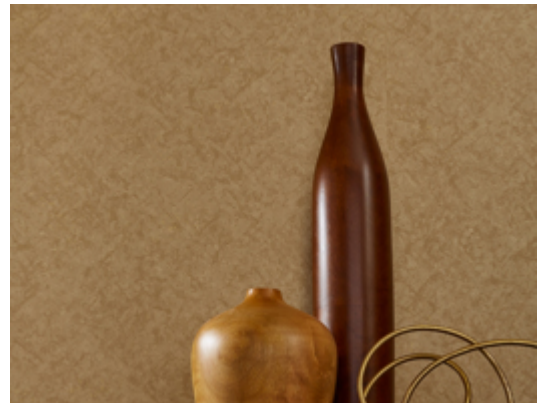

Specifications

Content Fabric-backed Vinyl

Width 54"

Weight (oz/lyd) 20

Weight (oz/sqyd) 13.33

Type Type II

Backing Osnaburg

Pattern Match Random reversible

Fire Rating Class A

Flame Spread 25

Smoke Developed 45

Environmental Attributes

NSF 342

Contains Recycled Content

Recyclable

CA 01350

<https://www.mdcwall.com/go/sku/Y47233RF>