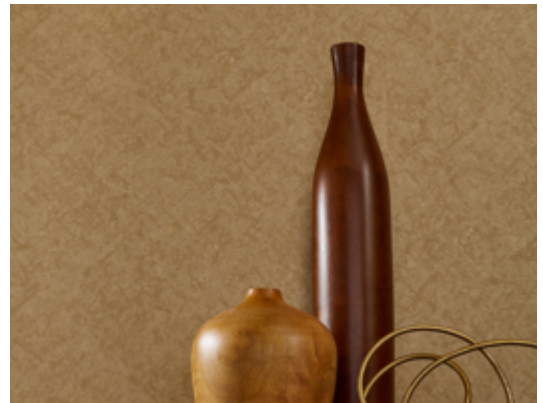

Specifications

Content Fabric-backed Vinyl

Width 54"

Weight (oz/lyd) 20

Weight (oz/sqyd) 13.33

Type Type II

Backing Osnaburg

Pattern Match Random reversible

Fire Rating Class A

Flame Spread 25

Smoke Developed 45

Environmental Attributes

NSF 342

Contains Recycled Content

Recyclable

CA 01350

<https://www.mdcwall.com/go/sku/Y47234RF>