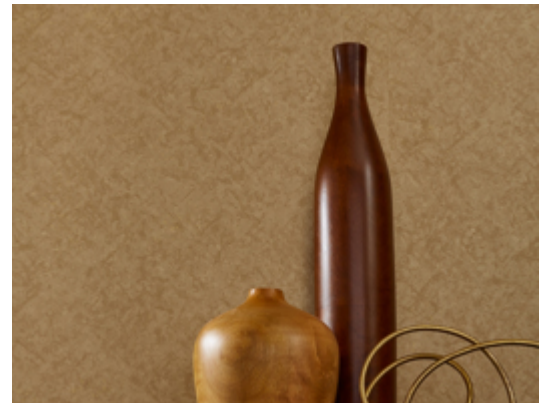

Reflection

Y47235RF – Narcissus' Pool

Other Available Colors:

Mirror, mirror on the wall, Reflections is the fairest of them all. Reminiscent of smoky antique mirrors, layered reflective qualities blend with a mottled texture. Catch a glimpse of Ever Young, Snow White and Wicked Envy, some of the 24 spellbinding hues. MDC has distribution rights of this product in select states as detailed below. Illinois, Indiana, Iowa, Kentucky, Michigan, Minnesota, North Dakota, Nebraska, Ohio, Western Pennsylvania, South Dakota, West Virginia and Wisconsin.