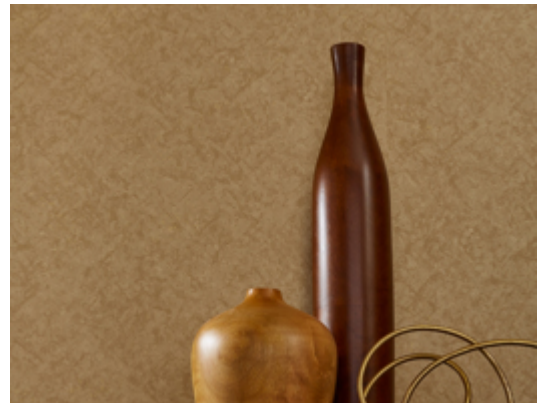

Specifications

Content Fabric-backed Vinyl

Width 54"

Weight (oz/lyd) 20

Weight (oz/sqyd) 13.33

Type Type II

Backing Osnaburg

Pattern Match Random reversible

Fire Rating Class A

Flame Spread 25

Smoke Developed 45

Environmental Attributes

NSF 342

Contains Recycled Content

Recyclable

CA 01350

<https://www.mdcwall.com/go/sku/Y47235RF>