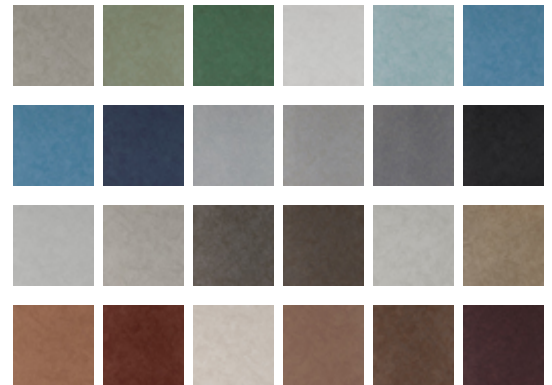

# Reflection

Y47236RF – Alice's Blue

Mirror, mirror on the wall, Reflections is the fairest of them all. Reminiscent of smoky antique mirrors, layered reflective qualities blend with a mottled texture. Catch a glimpse of Ever Young, Snow White and Wicked Envy, some of the 24 spellbinding hues. MDC has distribution rights of this product in select states as detailed below. Illinois, Indiana, Iowa, Kentucky, Michigan, Minnesota, North Dakota, Nebraska, Ohio, Western Pennsylvania, South Dakota, West Virginia and Wisconsin.

Other Available Colors: