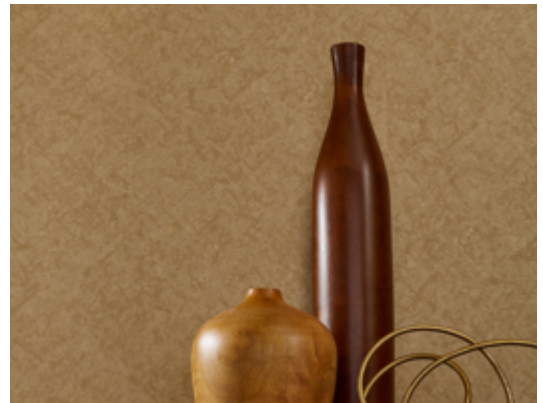

Specifications

Content Fabric-backed Vinyl

Width 54"

Weight (oz/lyd) 20

Weight (oz/sqyd) 13.33

Type Type II

Backing Osnaburg

Pattern Match Random reversible

Fire Rating Class A

Flame Spread 25

Smoke Developed 45

Environmental Attributes

NSF 342

Contains Recycled Content

Recyclable

CA 01350

<https://www.mdcwall.com/go/sku/Y47236RF>