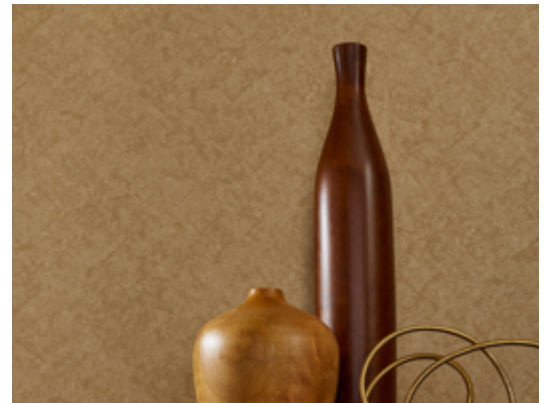

Specifications

Content Fabric-backed Vinyl

Width 54"

Weight (oz/lyd) 20

Weight (oz/sqyd) 13.33

Type Type II

Backing Osnaburg

Pattern Match Random reversible

Fire Rating Class A

Flame Spread 25

Smoke Developed 45

Environmental Attributes

NSF 342

Contains Recycled Content

Recyclable

CA 01350

<https://www.mdcwall.com/go/sku/Y47236RF>