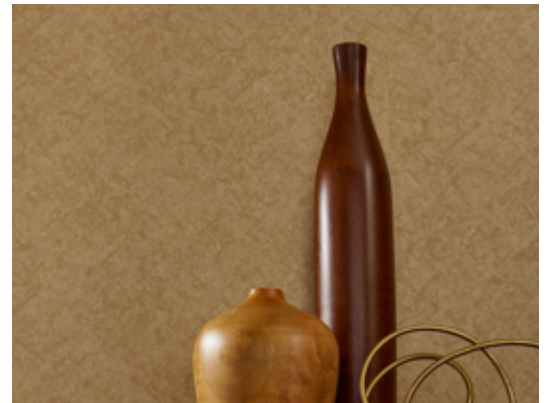

# Reflection

Y47237RF – Blue My Mind

Other Available Colors:

Mirror, mirror on the wall, Reflections is the fairest of them all. Reminiscent of smoky antique mirrors, layered reflective qualities blend with a mottled texture. Catch a glimpse of Ever Young, Snow White and Wicked Envy, some of the 24 spellbinding hues. MDC has distribution rights of this product in select states as detailed below. Illinois, Indiana, Iowa, Kentucky, Michigan, Minnesota, North Dakota, Nebraska, Ohio, Western Pennsylvania, South Dakota, West Virginia and Wisconsin.