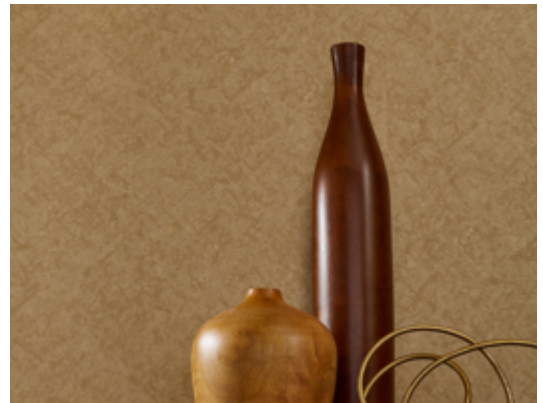

Specifications

Content Fabric-backed Vinyl

Width 54"

Weight (oz/lyd) 20

Weight (oz/sqyd) 13.33

Type Type II

Backing Osnaburg

Pattern Match Random reversible

Fire Rating Class A

Flame Spread 25

Smoke Developed 45

Environmental Attributes

NSF 342

Contains Recycled Content

Recyclable

CA 01350

<https://www.mdcwall.com/go/sku/Y47237RF>