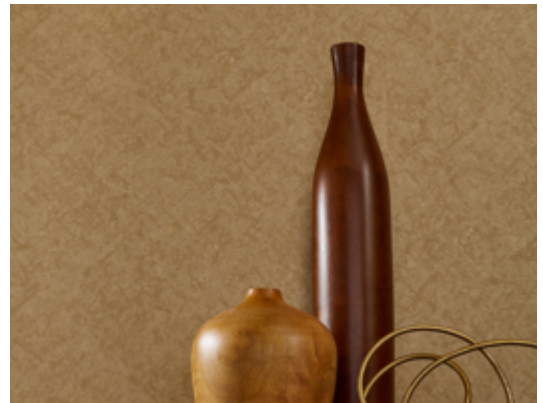

Specifications

Content Fabric-backed Vinyl

Width 54"

Weight (oz/lyd) 20

Weight (oz/sqyd) 13.33

Type Type II

Backing Osnaburg

Pattern Match Random reversible

Fire Rating Class A

Flame Spread 25

Smoke Developed 45

Environmental Attributes

NSF 342

Contains Recycled Content

Recyclable

CA 01350

<https://www.mdcwall.com/go/sku/Y47238RF>