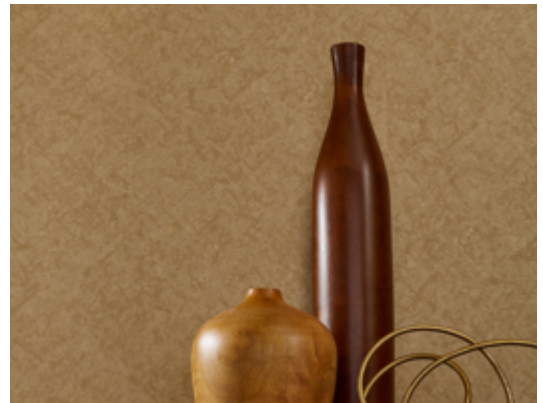

Specifications

Content Fabric-backed Vinyl

Width 54"

Weight (oz/lyd) 20

Weight (oz/sqyd) 13.33

Type Type II

Backing Osnaburg

Pattern Match Random reversible

Fire Rating Class A

Flame Spread 25

Smoke Developed 45

Environmental Attributes

NSF 342

Contains Recycled Content

Recyclable

CA 01350

<https://www.mdcwall.com/go/sku/Y47239RF>