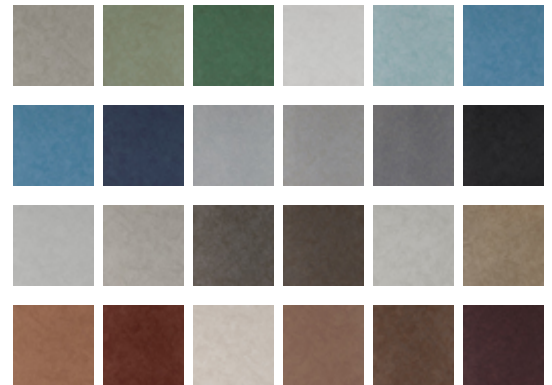

# Reflection

Y47240RF – Smokin' Hot

Mirror, mirror on the wall, Reflections is the fairest of them all. Reminiscent of smoky antique mirrors, layered reflective qualities blend with a mottled texture. Catch a glimpse of Ever Young, Snow White and Wicked Envy, some of the 24 spellbinding hues. MDC has distribution rights of this product in select states as detailed below. Illinois, Indiana, Iowa, Kentucky, Michigan, Minnesota, North Dakota, Nebraska, Ohio, Western Pennsylvania, South Dakota, West Virginia and Wisconsin.

Other Available Colors: