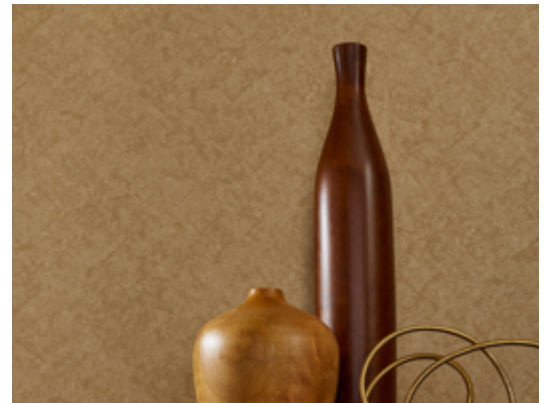

Specifications

Content Fabric-backed Vinyl

Width 54"

Weight (oz/lyd) 20

Weight (oz/sqyd) 13.33

Type Type II

Backing Osnaburg

Pattern Match Random reversible

Fire Rating Class A

Flame Spread 25

Smoke Developed 45

Environmental Attributes

NSF 342

Contains Recycled Content

Recyclable

CA 01350

<https://www.mdcwall.com/go/sku/Y47240RF>