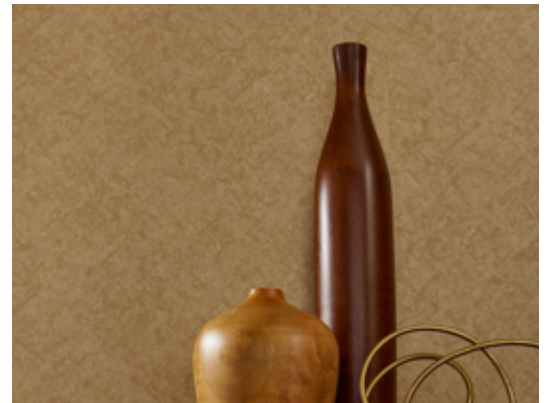

Specifications

Content Fabric-backed Vinyl

Width 54"

Weight (oz/lyd) 20

Weight (oz/sqyd) 13.33

Type Type II

Backing Osnaburg

Pattern Match Random reversible

Fire Rating Class A

Flame Spread 25

Smoke Developed 45

Environmental Attributes

NSF 342

Contains Recycled Content

Recyclable

CA 01350

<https://www.mdcwall.com/go/sku/Y47240RF>