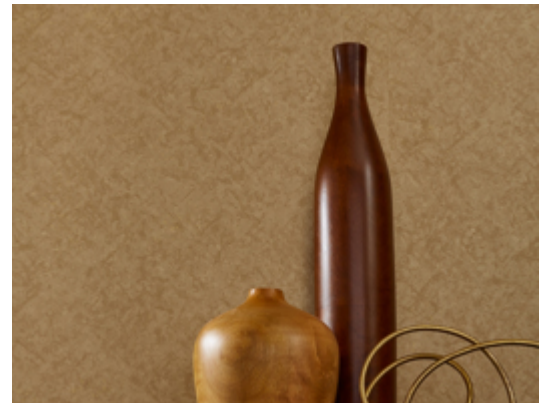

# Reflection

Y47240RF – Smokin' Hot

Other Available Colors:

Mirror, mirror on the wall, Reflections is the fairest of them all. Reminiscent of smoky antique mirrors, layered reflective qualities blend with a mottled texture. Catch a glimpse of Ever Young, Snow White and Wicked Envy, some of the 24 spellbinding hues. MDC has distribution rights of this product in select states as detailed below. Illinois, Indiana, Iowa, Kentucky, Michigan, Minnesota, North Dakota, Nebraska, Ohio, Western Pennsylvania, South Dakota, West Virginia and Wisconsin.