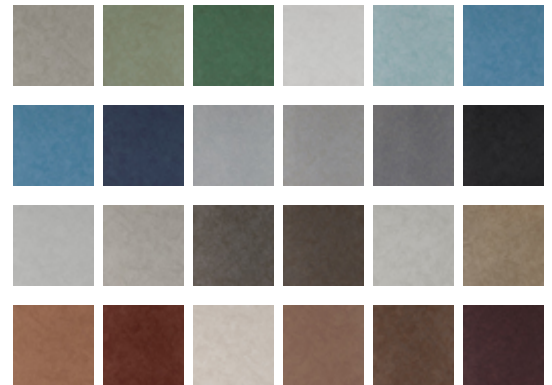

Reflection

Y47241RF – Superstition

Mirror, mirror on the wall, Reflections is the fairest of them all. Reminiscent of smoky antique mirrors, layered reflective qualities blend with a mottled texture. Catch a glimpse of Ever Young, Snow White and Wicked Envy, some of the 24 spellbinding hues. MDC has distribution rights of this product in select states as detailed below. Illinois, Indiana, Iowa, Kentucky, Michigan, Minnesota, North Dakota, Nebraska, Ohio, Western Pennsylvania, South Dakota, West Virginia and Wisconsin.

Other Available Colors:

Specifications

Content Fabric-backed Vinyl

Width 54"

Weight (oz/lyd) 20

Weight (oz/sqyd) 13.33

Type Type II

Backing Osnaburg