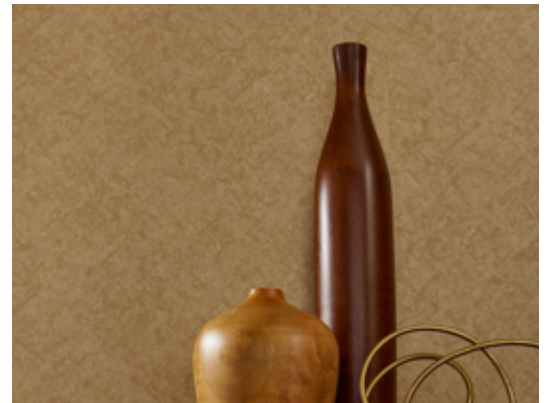

Specifications

Content Fabric-backed Vinyl

Width 54"

Weight (oz/lyd) 20

Weight (oz/sqyd) 13.33

Type Type II

Backing Osnaburg

Pattern Match Random reversible

Fire Rating Class A

Flame Spread 25

Smoke Developed 45

Environmental Attributes

NSF 342

Contains Recycled Content

Recyclable

CA 01350

<https://www.mdcwall.com/go/sku/Y47241RF>