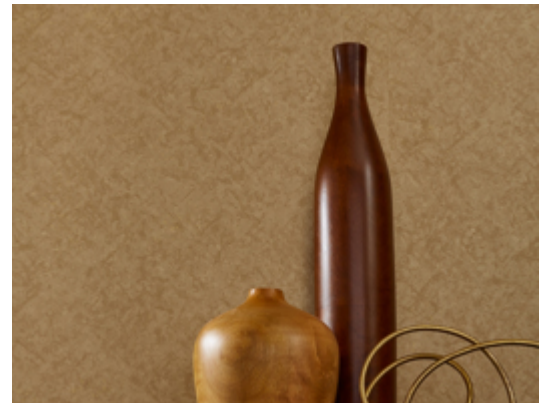

Reflection

Y47242RF – Glimmer

Other Available Colors:

Mirror, mirror on the wall, Reflections is the fairest of them all. Reminiscent of smoky antique mirrors, layered reflective qualities blend with a mottled texture. Catch a glimpse of Ever Young, Snow White and Wicked Envy, some of the 24 spellbinding hues. MDC has distribution rights of this product in select states as detailed below. Illinois, Indiana, Iowa, Kentucky, Michigan, Minnesota, North Dakota, Nebraska, Ohio, Western Pennsylvania, South Dakota, West Virginia and Wisconsin.