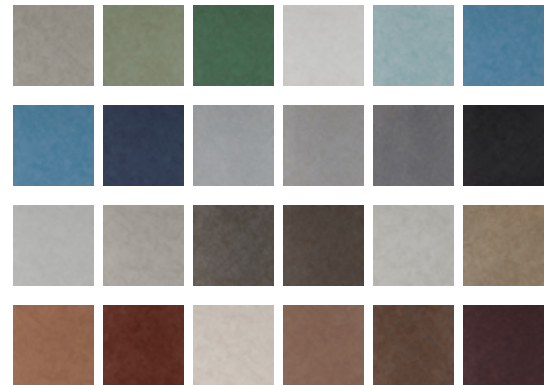

Reflection

Y47242RF – Glimmer

Other Available Colors:

Mirror, mirror on the wall, Reflections is the fairest of them all. Reminiscent of smoky antique mirrors, layered reflective qualities blend with a mottled texture. Catch a glimpse of Ever Young, Snow White and Wicked Envy, some of the 24 spellbinding hues. MDC has distribution rights of this product in select states as detailed below. Illinois, Indiana, Iowa, Kentucky, Michigan, Minnesota, North Dakota, Nebraska, Ohio, Western Pennsylvania, South Dakota, West Virginia and Wisconsin.