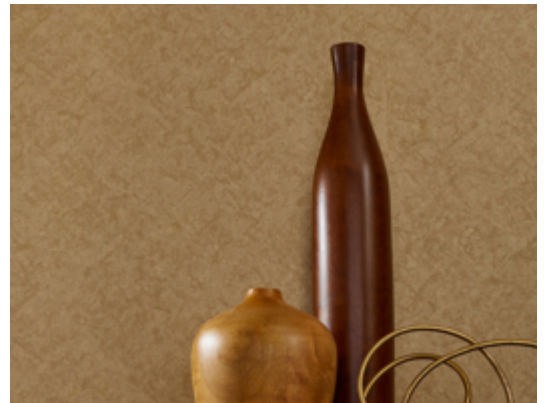

Specifications

Content Fabric-backed Vinyl

Width 54"

Weight (oz/lyd) 20

Weight (oz/sqyd) 13.33

Type Type II

Backing Osnaburg

Pattern Match Random reversible

Fire Rating Class A

Flame Spread 25

Smoke Developed 45

Environmental Attributes

NSF 342

Contains Recycled Content

Recyclable

CA 01350

<https://www.mdcwall.com/go/sku/Y47242RF>