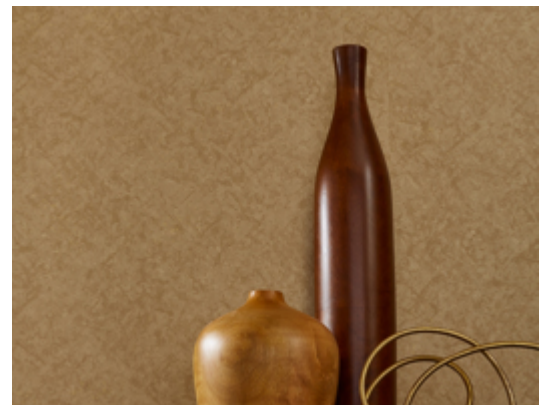

Reflection

Y47242RF – Glimmer

Other Available Colors:

Mirror, mirror on the wall, Reflections is the fairest of them all. Reminiscent of smoky antique mirrors, layered reflective qualities blend with a mottled texture. Catch a glimpse of Ever Young, Snow White and Wicked Envy, some of the 24 spellbinding hues. MDC has distribution rights of this product in select states as detailed below. Illinois, Indiana, Iowa, Kentucky, Michigan, Minnesota, North Dakota, Nebraska, Ohio, Western Pennsylvania, South Dakota, West Virginia and Wisconsin.