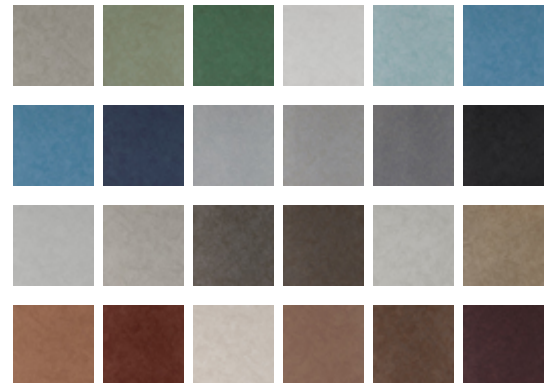

Reflection

Y47242RF – Glimmer

Other Available Colors:

Mirror, mirror on the wall, Reflections is the fairest of them all. Reminiscent of smoky antique mirrors, layered reflective qualities blend with a mottled texture. Catch a glimpse of Ever Young, Snow White and Wicked Envy, some of the 24 spellbinding hues. MDC has distribution rights of this product in select states as detailed below. Illinois, Indiana, Iowa, Kentucky, Michigan, Minnesota, North Dakota, Nebraska, Ohio, Western Pennsylvania, South Dakota, West Virginia and Wisconsin.