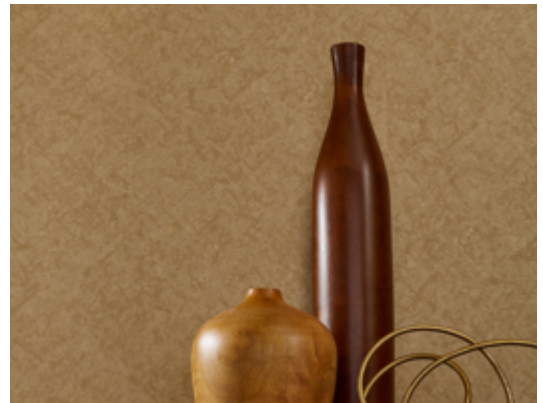

Specifications

Content Fabric-backed Vinyl

Width 54"

Weight (oz/lyd) 20

Weight (oz/sqyd) 13.33

Type Type II

Backing Osnaburg

Pattern Match Random reversible

Fire Rating Class A

Flame Spread 25

Smoke Developed 45

Environmental Attributes

NSF 342

Contains Recycled Content

Recyclable

CA 01350

<https://www.mdcwall.com/go/sku/Y47243RF>