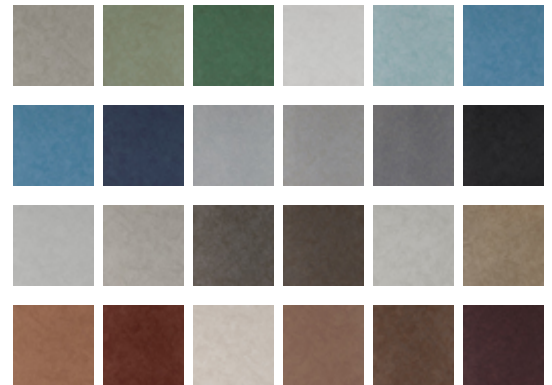

Reflection

Y47243RF – Neutral Image

Mirror, mirror on the wall, Reflections is the fairest of them all. Reminiscent of smoky antique mirrors, layered reflective qualities blend with a mottled texture. Catch a glimpse of Ever Young, Snow White and Wicked Envy, some of the 24 spellbinding hues. MDC has distribution rights of this product in select states as detailed below. Illinois, Indiana, Iowa, Kentucky, Michigan, Minnesota, North Dakota, Nebraska, Ohio, Western Pennsylvania, South Dakota, West Virginia and Wisconsin.

Other Available Colors:

Specifications

Content Fabric-backed Vinyl

Width 54"

Weight (oz/lyd) 20

Weight (oz/sqyd) 13.33

Type Type II

Backing Osnaburg