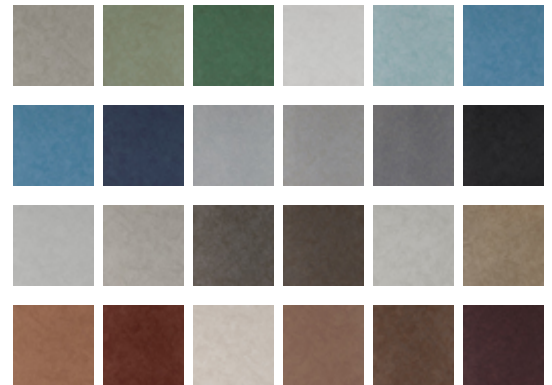

# Reflection

Y47243RF – Neutral Image

Mirror, mirror on the wall, Reflections is the fairest of them all. Reminiscent of smoky antique mirrors, layered reflective qualities blend with a mottled texture. Catch a glimpse of Ever Young, Snow White and Wicked Envy, some of the 24 spellbinding hues. MDC has distribution rights of this product in select states as detailed below. Illinois, Indiana, Iowa, Kentucky, Michigan, Minnesota, North Dakota, Nebraska, Ohio, Western Pennsylvania, South Dakota, West Virginia and Wisconsin.

Other Available Colors: