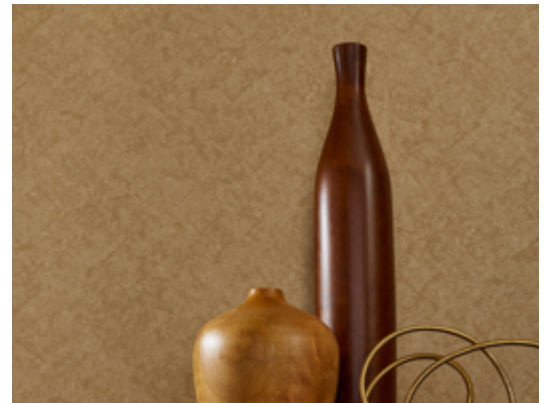

Specifications

Content Fabric-backed Vinyl

Width 54"

Weight (oz/lyd) 20

Weight (oz/sqyd) 13.33

Type Type II

Backing Osnaburg

Pattern Match Random reversible

Fire Rating Class A

Flame Spread 25

Smoke Developed 45

Environmental Attributes

NSF 342

Contains Recycled Content

Recyclable

CA 01350

<https://www.mdcwall.com/go/sku/Y47243RF>