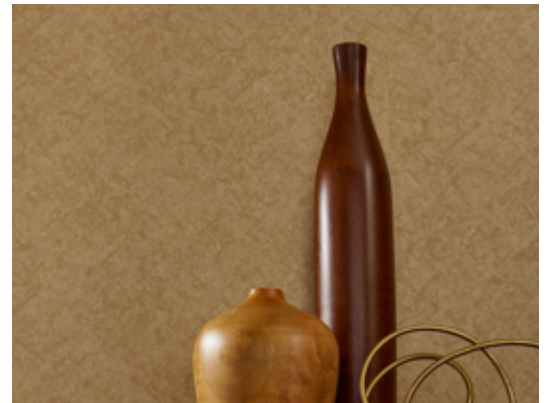

Specifications

Content Fabric-backed Vinyl

Width 54"

Weight (oz/lyd) 20

Weight (oz/sqyd) 13.33

Type Type II

Backing Osnaburg

Pattern Match Random reversible

Fire Rating Class A

Flame Spread 25

Smoke Developed 45

Environmental Attributes

NSF 342

Contains Recycled Content

Recyclable

CA 01350

<https://www.mdcwall.com/go/sku/Y47244RF>