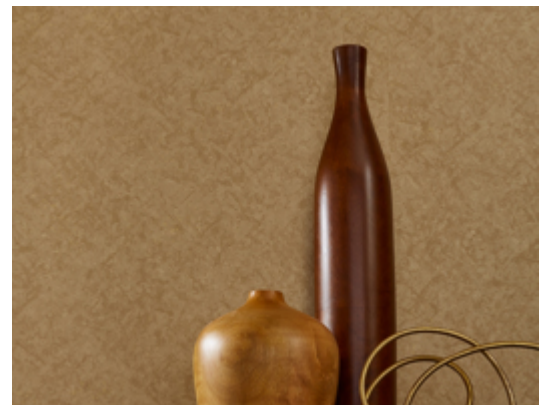

Reflection

Y47245RF – Lady Godiva

Other Available Colors:

Mirror, mirror on the wall, Reflections is the fairest of them all. Reminiscent of smoky antique mirrors, layered reflective qualities blend with a mottled texture. Catch a glimpse of Ever Young, Snow White and Wicked Envy, some of the 24 spellbinding hues. MDC has distribution rights of this product in select states as detailed below. Illinois, Indiana, Iowa, Kentucky, Michigan, Minnesota, North Dakota, Nebraska, Ohio, Western Pennsylvania, South Dakota, West Virginia and Wisconsin.