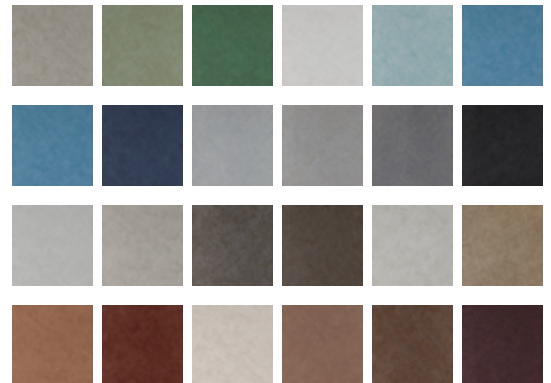

Reflection

Y47245RF – Lady Godiva

Other Available Colors:

Mirror, mirror on the wall, Reflections is the fairest of them all. Reminiscent of smoky antique mirrors, layered reflective qualities blend with a mottled texture. Catch a glimpse of Ever Young, Snow White and Wicked Envy, some of the 24 spellbinding hues. MDC has distribution rights of this product in select states as detailed below. Illinois, Indiana, Iowa, Kentucky, Michigan, Minnesota, North Dakota, Nebraska, Ohio, Western Pennsylvania, South Dakota, West Virginia and Wisconsin.