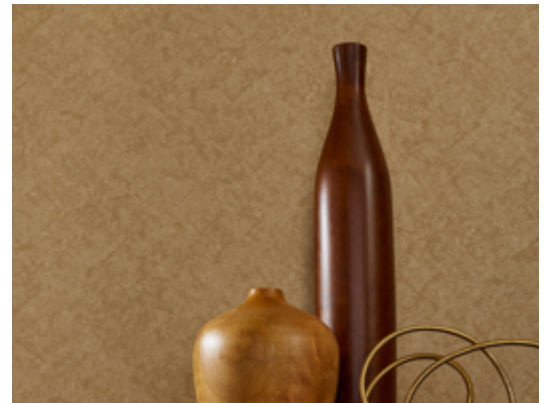

Specifications

Content Fabric-backed Vinyl

Width 54"

Weight (oz/lyd) 20

Weight (oz/sqyd) 13.33

Type Type II

Backing Osnaburg

Pattern Match Random reversible

Fire Rating Class A

Flame Spread 25

Smoke Developed 45

Environmental Attributes

NSF 342

Contains Recycled Content

Recyclable

CA 01350

<https://www.mdcwall.com/go/sku/Y47245RF>