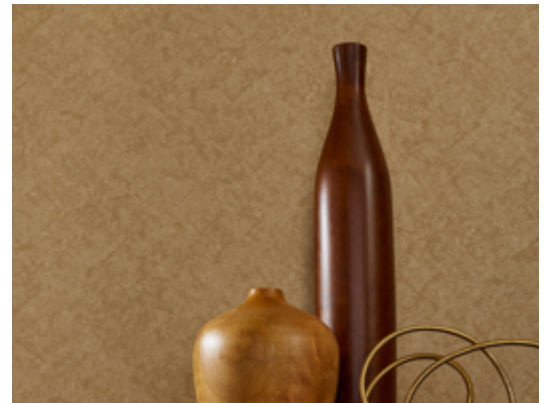

Specifications

Content Fabric-backed Vinyl

Width 54"

Weight (oz/lyd) 20

Weight (oz/sqyd) 13.33

Type Type II

Backing Osnaburg

Pattern Match Random reversible

Fire Rating Class A

Flame Spread 25

Smoke Developed 45

Environmental Attributes

NSF 342

Contains Recycled Content

Recyclable

CA 01350

<https://www.mdcwall.com/go/sku/Y47246RF>