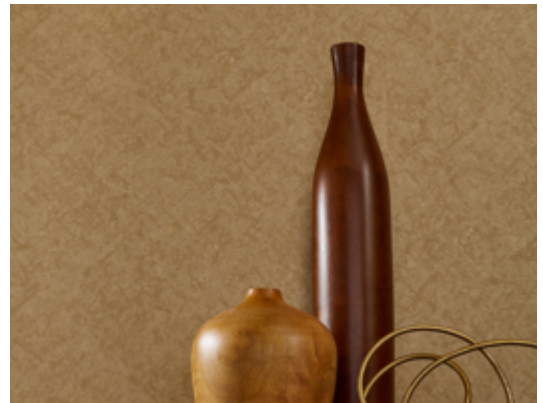

Specifications

Content Fabric-backed Vinyl

Width 54"

Weight (oz/lyd) 20

Weight (oz/sqyd) 13.33

Type Type II

Backing Osnaburg

Pattern Match Random reversible

Fire Rating Class A

Flame Spread 25

Smoke Developed 45

Environmental Attributes

NSF 342

Contains Recycled Content

Recyclable

CA 01350

<https://www.mdcwall.com/go/sku/Y47246RF>