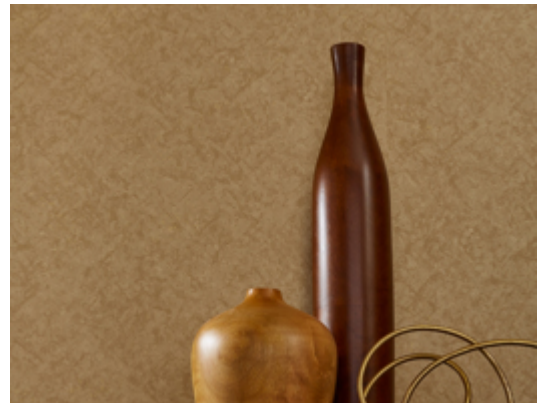

Specifications

Content Fabric-backed Vinyl

Width 54"

Weight (oz/lyd) 20

Weight (oz/sqyd) 13.33

Type Type II

Backing Osnaburg

Pattern Match Random reversible

Fire Rating Class A

Flame Spread 25

Smoke Developed 45

Environmental Attributes

NSF 342

Contains Recycled Content

Recyclable

CA 01350

<https://www.mdcwall.com/go/sku/Y47246RF>