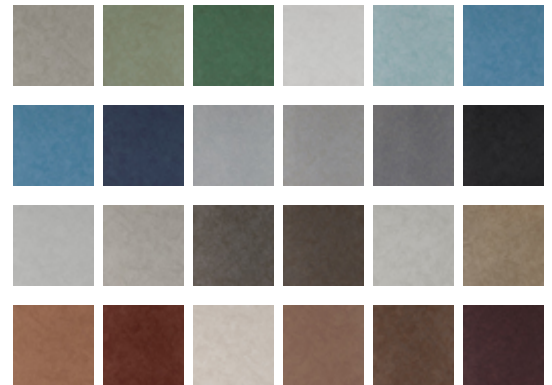

Reflection

Y47246RF – Ego-Shell

Mirror, mirror on the wall, Reflections is the fairest of them all. Reminiscent of smoky antique mirrors, layered reflective qualities blend with a mottled texture. Catch a glimpse of Ever Young, Snow White and Wicked Envy, some of the 24 spellbinding hues. MDC has distribution rights of this product in select states as detailed below. Illinois, Indiana, Iowa, Kentucky, Michigan, Minnesota, North Dakota, Nebraska, Ohio, Western Pennsylvania, South Dakota, West Virginia and Wisconsin.

Other Available Colors:

Specifications

Content Fabric-backed Vinyl

Width 54"

Weight (oz/lyd) 20

Weight (oz/sqyd) 13.33

Type Type II

Backing Osnaburg