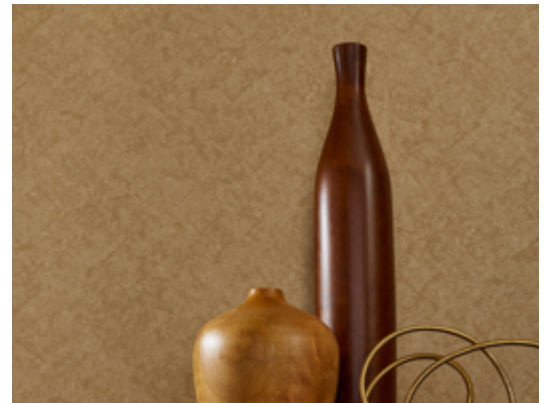

# Reflection

Y47247RF – Gorgeous Gold

Other Available Colors:

Mirror, mirror on the wall, Reflections is the fairest of them all. Reminiscent of smoky antique mirrors, layered reflective qualities blend with a mottled texture. Catch a glimpse of Ever Young, Snow White and Wicked Envy, some of the 24 spellbinding hues. MDC has distribution rights of this product in select states as detailed below. Illinois, Indiana, Iowa, Kentucky, Michigan, Minnesota, North Dakota, Nebraska, Ohio, Western Pennsylvania, South Dakota, West Virginia and Wisconsin.