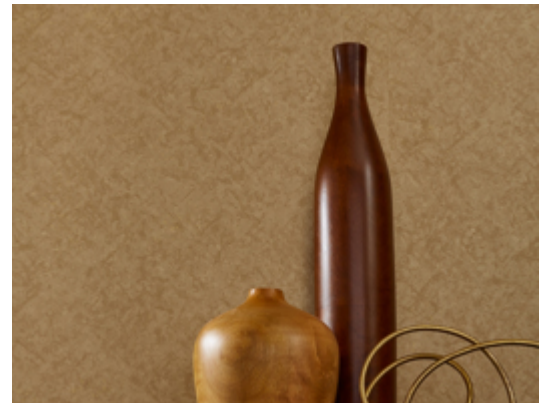

Reflection

Y47247RF – Gorgeous Gold

Other Available Colors:

Mirror, mirror on the wall, Reflections is the fairest of them all. Reminiscent of smoky antique mirrors, layered reflective qualities blend with a mottled texture. Catch a glimpse of Ever Young, Snow White and Wicked Envy, some of the 24 spellbinding hues. MDC has distribution rights of this product in select states as detailed below. Illinois, Indiana, Iowa, Kentucky, Michigan, Minnesota, North Dakota, Nebraska, Ohio, Western Pennsylvania, South Dakota, West Virginia and Wisconsin.