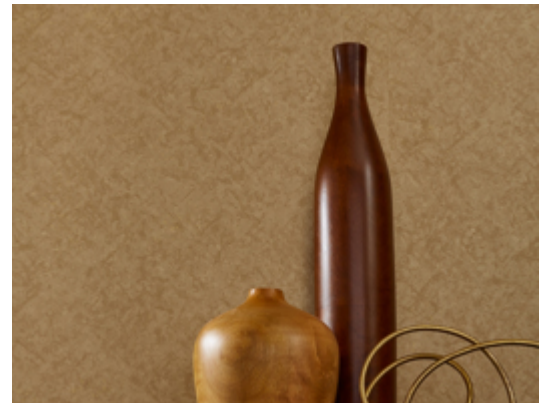

Reflection

Y47248RF – Terra-Tory

Other Available Colors:

Mirror, mirror on the wall, Reflections is the fairest of them all. Reminiscent of smoky antique mirrors, layered reflective qualities blend with a mottled texture. Catch a glimpse of Ever Young, Snow White and Wicked Envy, some of the 24 spellbinding hues. MDC has distribution rights of this product in select states as detailed below. Illinois, Indiana, Iowa, Kentucky, Michigan, Minnesota, North Dakota, Nebraska, Ohio, Western Pennsylvania, South Dakota, West Virginia and Wisconsin.