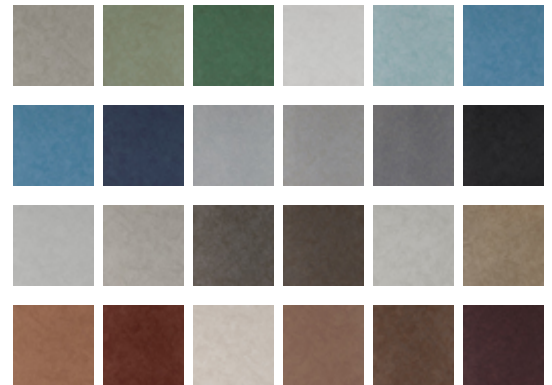

Reflection

Y47248RF – Terra-Tory

Mirror, mirror on the wall, Reflections is the fairest of them all. Reminiscent of smoky antique mirrors, layered reflective qualities blend with a mottled texture. Catch a glimpse of Ever Young, Snow White and Wicked Envy, some of the 24 spellbinding hues. MDC has distribution rights of this product in select states as detailed below. Illinois, Indiana, Iowa, Kentucky, Michigan, Minnesota, North Dakota, Nebraska, Ohio, Western Pennsylvania, South Dakota, West Virginia and Wisconsin.

Other Available Colors:

Specifications

Content Fabric-backed Vinyl

Width 54"

Weight (oz/lyd) 20

Weight (oz/sqyd) 13.33

Type Type II

Backing Osnaburg