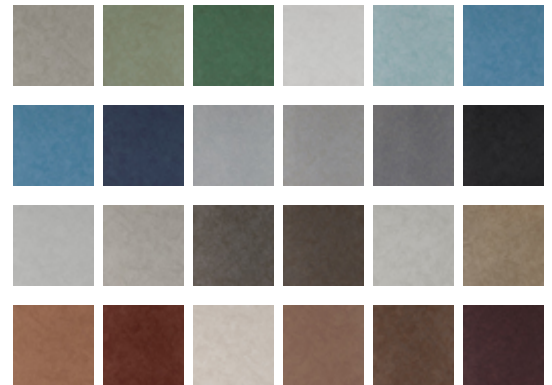

# Reflection

Y47248RF – Terra-Tory

Mirror, mirror on the wall, Reflections is the fairest of them all. Reminiscent of smoky antique mirrors, layered reflective qualities blend with a mottled texture. Catch a glimpse of Ever Young, Snow White and Wicked Envy, some of the 24 spellbinding hues. MDC has distribution rights of this product in select states as detailed below. Illinois, Indiana, Iowa, Kentucky, Michigan, Minnesota, North Dakota, Nebraska, Ohio, Western Pennsylvania, South Dakota, West Virginia and Wisconsin.

Other Available Colors: