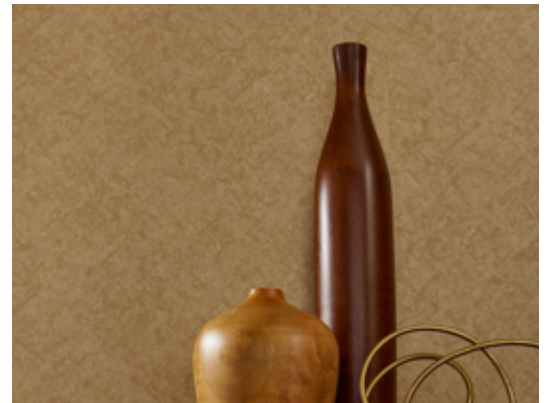

Specifications

Content Fabric-backed Vinyl

Width 54"

Weight (oz/lyd) 20

Weight (oz/sqyd) 13.33

Type Type II

Backing Osnaburg

Pattern Match Random reversible

Fire Rating Class A

Flame Spread 25

Smoke Developed 45

Environmental Attributes

NSF 342

Contains Recycled Content

Recyclable

CA 01350

<https://www.mdcwall.com/go/sku/Y47248RF>