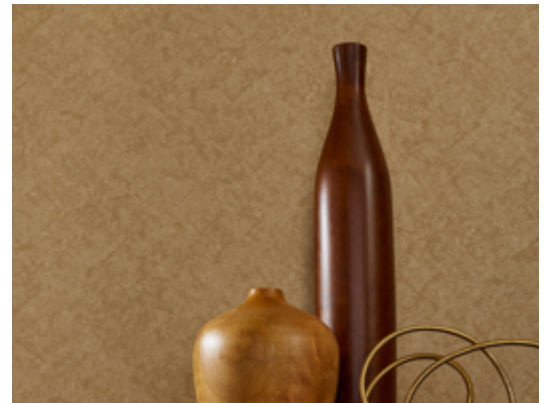

Specifications

Content Fabric-backed Vinyl

Width 54"

Weight (oz/lyd) 20

Weight (oz/sqyd) 13.33

Type Type II

Backing Osnaburg

Pattern Match Random reversible

Fire Rating Class A

Flame Spread 25

Smoke Developed 45

Environmental Attributes

NSF 342

Contains Recycled Content

Recyclable

CA 01350

<https://www.mdcwall.com/go/sku/Y47248RF>