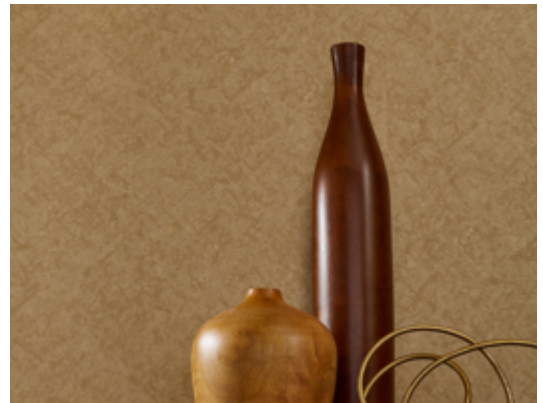

Reflection

Y47249RF – Saucy

Other Available Colors:

Mirror, mirror on the wall, Reflections is the fairest of them all. Reminiscent of smoky antique mirrors, layered reflective qualities blend with a mottled texture. Catch a glimpse of Ever Young, Snow White and Wicked Envy, some of the 24 spellbinding hues. MDC has distribution rights of this product in select states as detailed below. Illinois, Indiana, Iowa, Kentucky, Michigan, Minnesota, North Dakota, Nebraska, Ohio, Western Pennsylvania, South Dakota, West Virginia and Wisconsin.