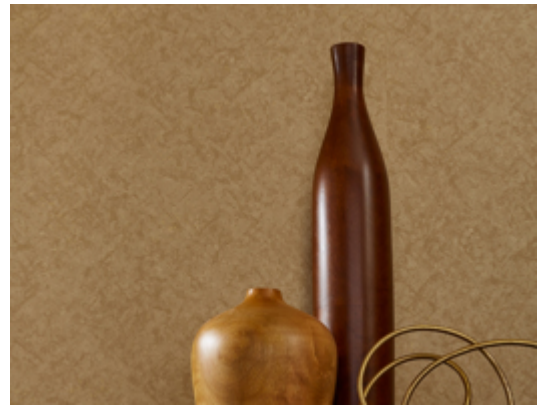

Specifications

Content Fabric-backed Vinyl

Width 54"

Weight (oz/lyd) 20

Weight (oz/sqyd) 13.33

Type Type II

Backing Osnaburg

Pattern Match Random reversible

Fire Rating Class A

Flame Spread 25

Smoke Developed 45

Environmental Attributes

NSF 342

Contains Recycled Content

Recyclable

CA 01350

<https://www.mdcwall.com/go/sku/Y47249RF>