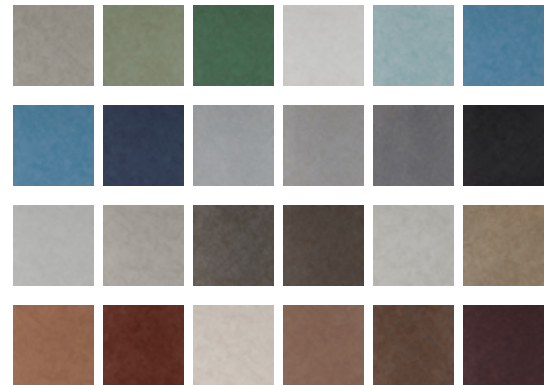

Reflection

Y47250RF – Eternal Youth

Other Available Colors:

Mirror, mirror on the wall, Reflections is the fairest of them all. Reminiscent of smoky antique mirrors, layered reflective qualities blend with a mottled texture. Catch a glimpse of Ever Young, Snow White and Wicked Envy, some of the 24 spellbinding hues. MDC has distribution rights of this product in select states as detailed below. Illinois, Indiana, Iowa, Kentucky, Michigan, Minnesota, North Dakota, Nebraska, Ohio, Western Pennsylvania, South Dakota, West Virginia and Wisconsin.