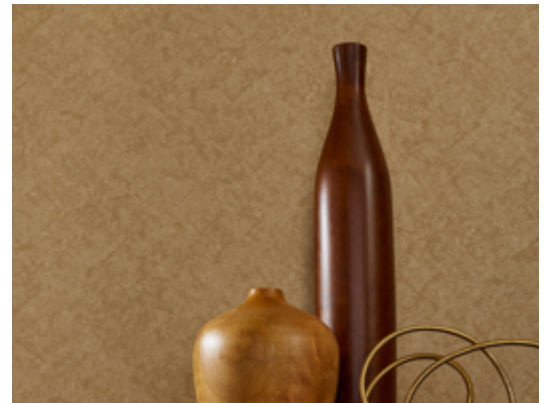

# Reflection

Y47250RF – Eternal Youth

Other Available Colors:

Mirror, mirror on the wall, Reflections is the fairest of them all. Reminiscent of smoky antique mirrors, layered reflective qualities blend with a mottled texture. Catch a glimpse of Ever Young, Snow White and Wicked Envy, some of the 24 spellbinding hues. MDC has distribution rights of this product in select states as detailed below. Illinois, Indiana, Iowa, Kentucky, Michigan, Minnesota, North Dakota, Nebraska, Ohio, Western Pennsylvania, South Dakota, West Virginia and Wisconsin.