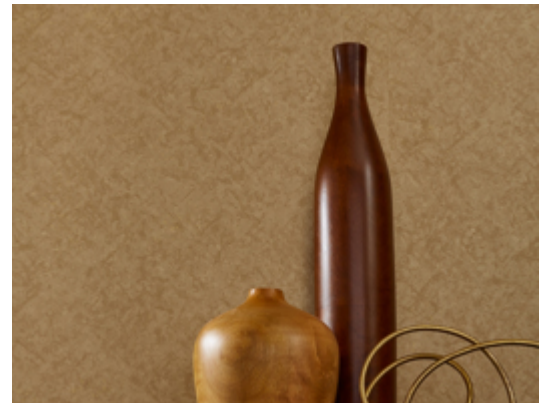

Reflection

Y47250RF – Eternal Youth

Other Available Colors:

Mirror, mirror on the wall, Reflections is the fairest of them all. Reminiscent of smoky antique mirrors, layered reflective qualities blend with a mottled texture. Catch a glimpse of Ever Young, Snow White and Wicked Envy, some of the 24 spellbinding hues. MDC has distribution rights of this product in select states as detailed below. Illinois, Indiana, Iowa, Kentucky, Michigan, Minnesota, North Dakota, Nebraska, Ohio, Western Pennsylvania, South Dakota, West Virginia and Wisconsin.