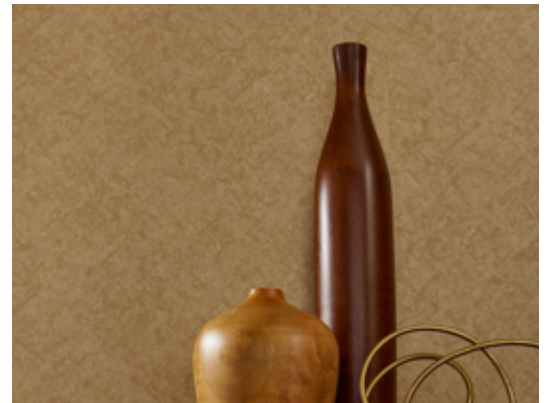

Specifications

Content Fabric-backed Vinyl

Width 54"

Weight (oz/lyd) 20

Weight (oz/sqyd) 13.33

Type Type II

Backing Osnaburg

Pattern Match Random reversible

Fire Rating Class A

Flame Spread 25

Smoke Developed 45

Environmental Attributes

NSF 342

Contains Recycled Content

Recyclable

CA 01350

<https://www.mdcwall.com/go/sku/Y47251RF>