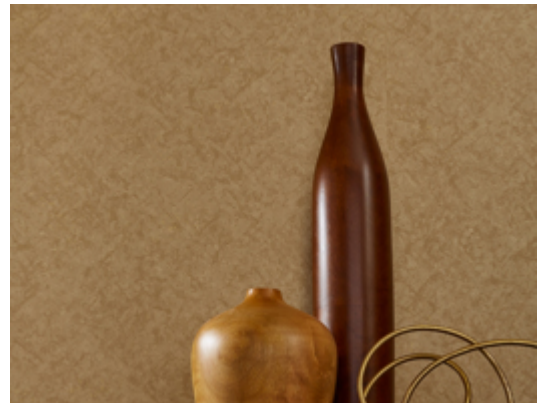

Specifications

Content Fabric-backed Vinyl

Width 54"

Weight (oz/lyd) 20

Weight (oz/sqyd) 13.33

Type Type II

Backing Osnaburg

Pattern Match Random reversible

Fire Rating Class A

Flame Spread 25

Smoke Developed 45

Environmental Attributes

NSF 342

Contains Recycled Content

Recyclable

CA 01350

<https://www.mdcwall.com/go/sku/Y47251RF>