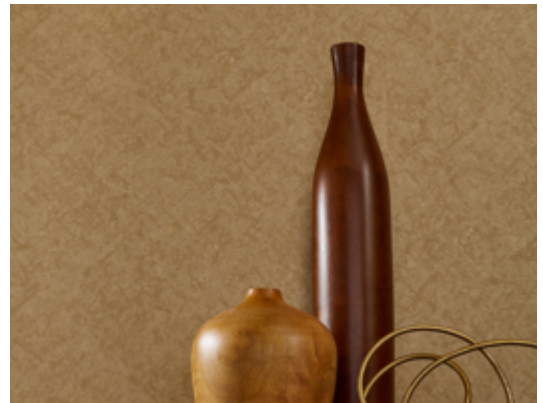

Specifications

Content Fabric-backed Vinyl

Width 54"

Weight (oz/lyd) 20

Weight (oz/sqyd) 13.33

Type Type II

Backing Osnaburg

Pattern Match Random reversible

Fire Rating Class A

Flame Spread 25

Smoke Developed 45

Environmental Attributes

NSF 342

Contains Recycled Content

Recyclable

CA 01350

<https://www.mdcwall.com/go/sku/Y47252RF>