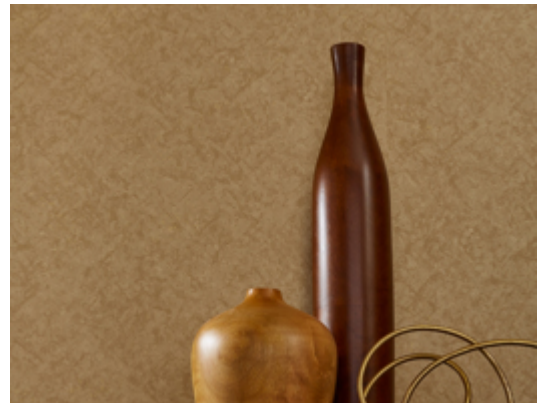

Specifications

Content Fabric-backed Vinyl

Width 54"

Weight (oz/lyd) 20

Weight (oz/sqyd) 13.33

Type Type II

Backing Osnaburg

Pattern Match Random reversible

Fire Rating Class A

Flame Spread 25

Smoke Developed 45

Environmental Attributes

NSF 342

Contains Recycled Content

Recyclable

CA 01350

<https://www.mdcwall.com/go/sku/Y47252RF>