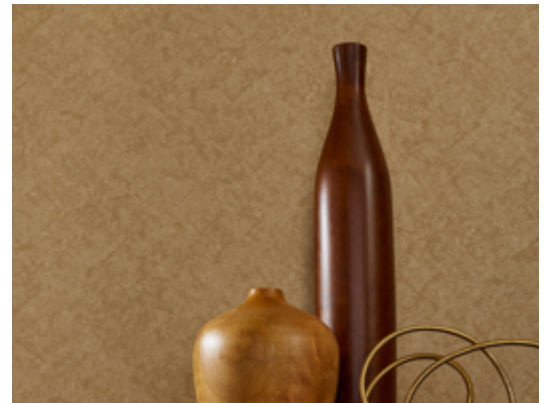

Specifications

Content Fabric-backed Vinyl

Width 54"

Weight (oz/lyd) 20

Weight (oz/sqyd) 13.33

Type Type II

Backing Osnaburg

Pattern Match Random reversible

Fire Rating Class A

Flame Spread 25

Smoke Developed 45

Environmental Attributes

NSF 342

Contains Recycled Content

Recyclable

CA 01350

<https://www.mdcwall.com/go/sku/Y47252RF>