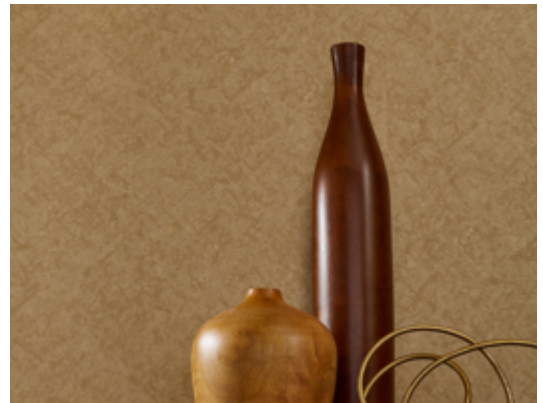

Specifications

Content Fabric-backed Vinyl

Width 54"

Weight (oz/lyd) 20

Weight (oz/sqyd) 13.33

Type Type II

Backing Osnaburg

Pattern Match Random reversible

Fire Rating Class A

Flame Spread 25

Smoke Developed 45

Environmental Attributes

NSF 342

Contains Recycled Content

Recyclable

CA 01350

<https://www.mdcwall.com/go/sku/Y47253RF>