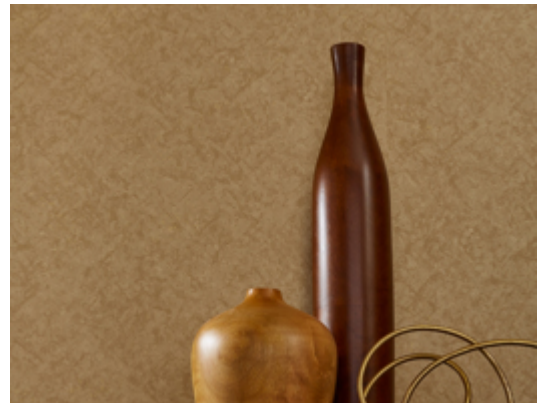

Specifications

Content Fabric-backed Vinyl

Width 54"

Weight (oz/lyd) 20

Weight (oz/sqyd) 13.33

Type Type II

Backing Osnaburg

Pattern Match Random reversible

Fire Rating Class A

Flame Spread 25

Smoke Developed 45

Environmental Attributes

NSF 342

Contains Recycled Content

Recyclable

CA 01350

<https://www.mdcwall.com/go/sku/Y47253RF>