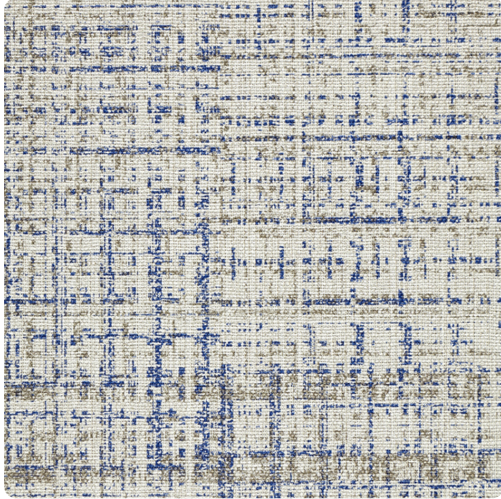

# Panache Plaid

Y47534PD – Vivid Taupe

Other Available Colors:

Reimagine plaid with Panache Plaid. A multi-grid asymmetrical design featuring a mix of neutrals and retro colors gives this traditional checkered pattern a modern approach. Get into the groove with 12 hues that pair with its linen companion, PanacheMDC has distribution rights of this product in select states as detailed below. Illinois, Indiana, Iowa, Kentucky, Michigan, Minnesota, North Dakota, Nebraska, Ohio, Western Pennsylvania, South Dakota, West Virginia and Wisconsin.

## Specifications

Content Fabric-backed Vinyl

Width 52"

Weight (oz/lyd) 20

Weight (oz/sqyd) 13.33

Type Type II

Backing Osnaburg

Repeat 24" Vertical, 54" Horizontal